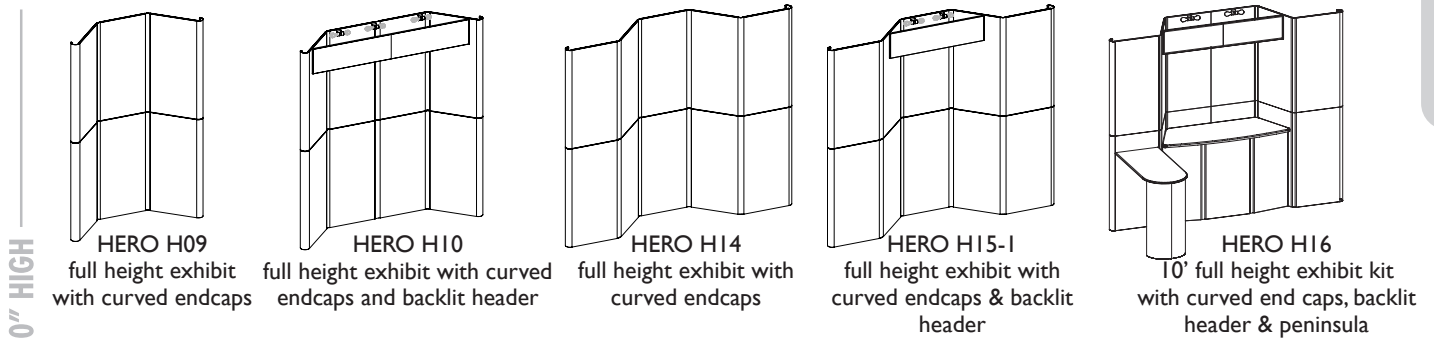

HERO

- durable premium seamless exhibit panel kits
- convenience of folding panels with elegant, seamless panel construction
- concealed hinges
- unique 2" radius curved ends lend a polished appearance
- full height units can also be used as two tabletop units
- available in a variety of fabric color options
- shown with optional detachable graphics

OCH CASE

shown with optional graphics
HERO H16

FABRIC CHOICES

All Hero & Horizon folding display panels are available with detachable graphic panels or "velcro-friendly" fabric panels of your choice. Actual fabric color may vary slightly.