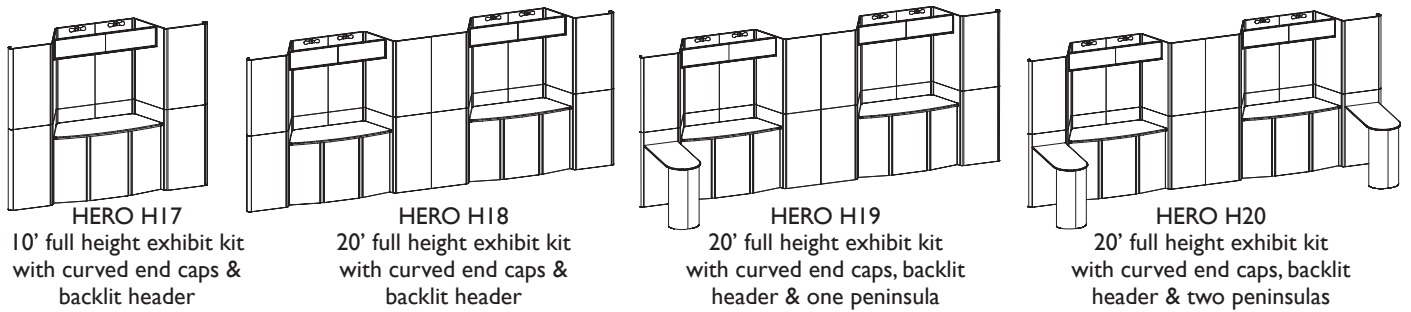

HERO

- durable premium seamless exhibit panel kits
- convenience of folding panels with elegant, seamless panel construction
- concealed hinges
- unique 2" radius curved ends lend a polished appearance
- full height units can also be used as two tabletop units
- available in a variety of fabric color options
- shown with optional detachable graphics

OCH CASE

shown with optional graphics
HERO H16

FABRIC CHOICES

All Hero & Horizon folding display panels are available with detachable graphic panels or "velcro-friendly" fabric panels of your choice. Actual fabric color may vary slightly.