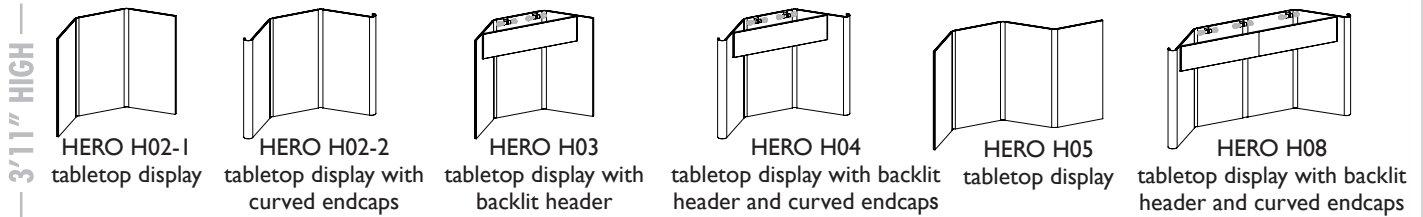

HERO

- durable premium seamless exhibit panel kits
- convenience of folding panels with elegant, seamless panel construction
- concealed hinges
- unique 2" radius curved ends lend a polished appearance
- full height units can also be used as two tabletop units
- available in a variety of fabric color options
- shown with optional detachable graphics

OCH CASE

shown with optional graphics
HERO H16

FABRIC CHOICES

All Hero & Horizon folding display panels are available with detachable graphic panels or "velcro-friendly" fabric panels of your choice. Actual fabric color may vary slightly.